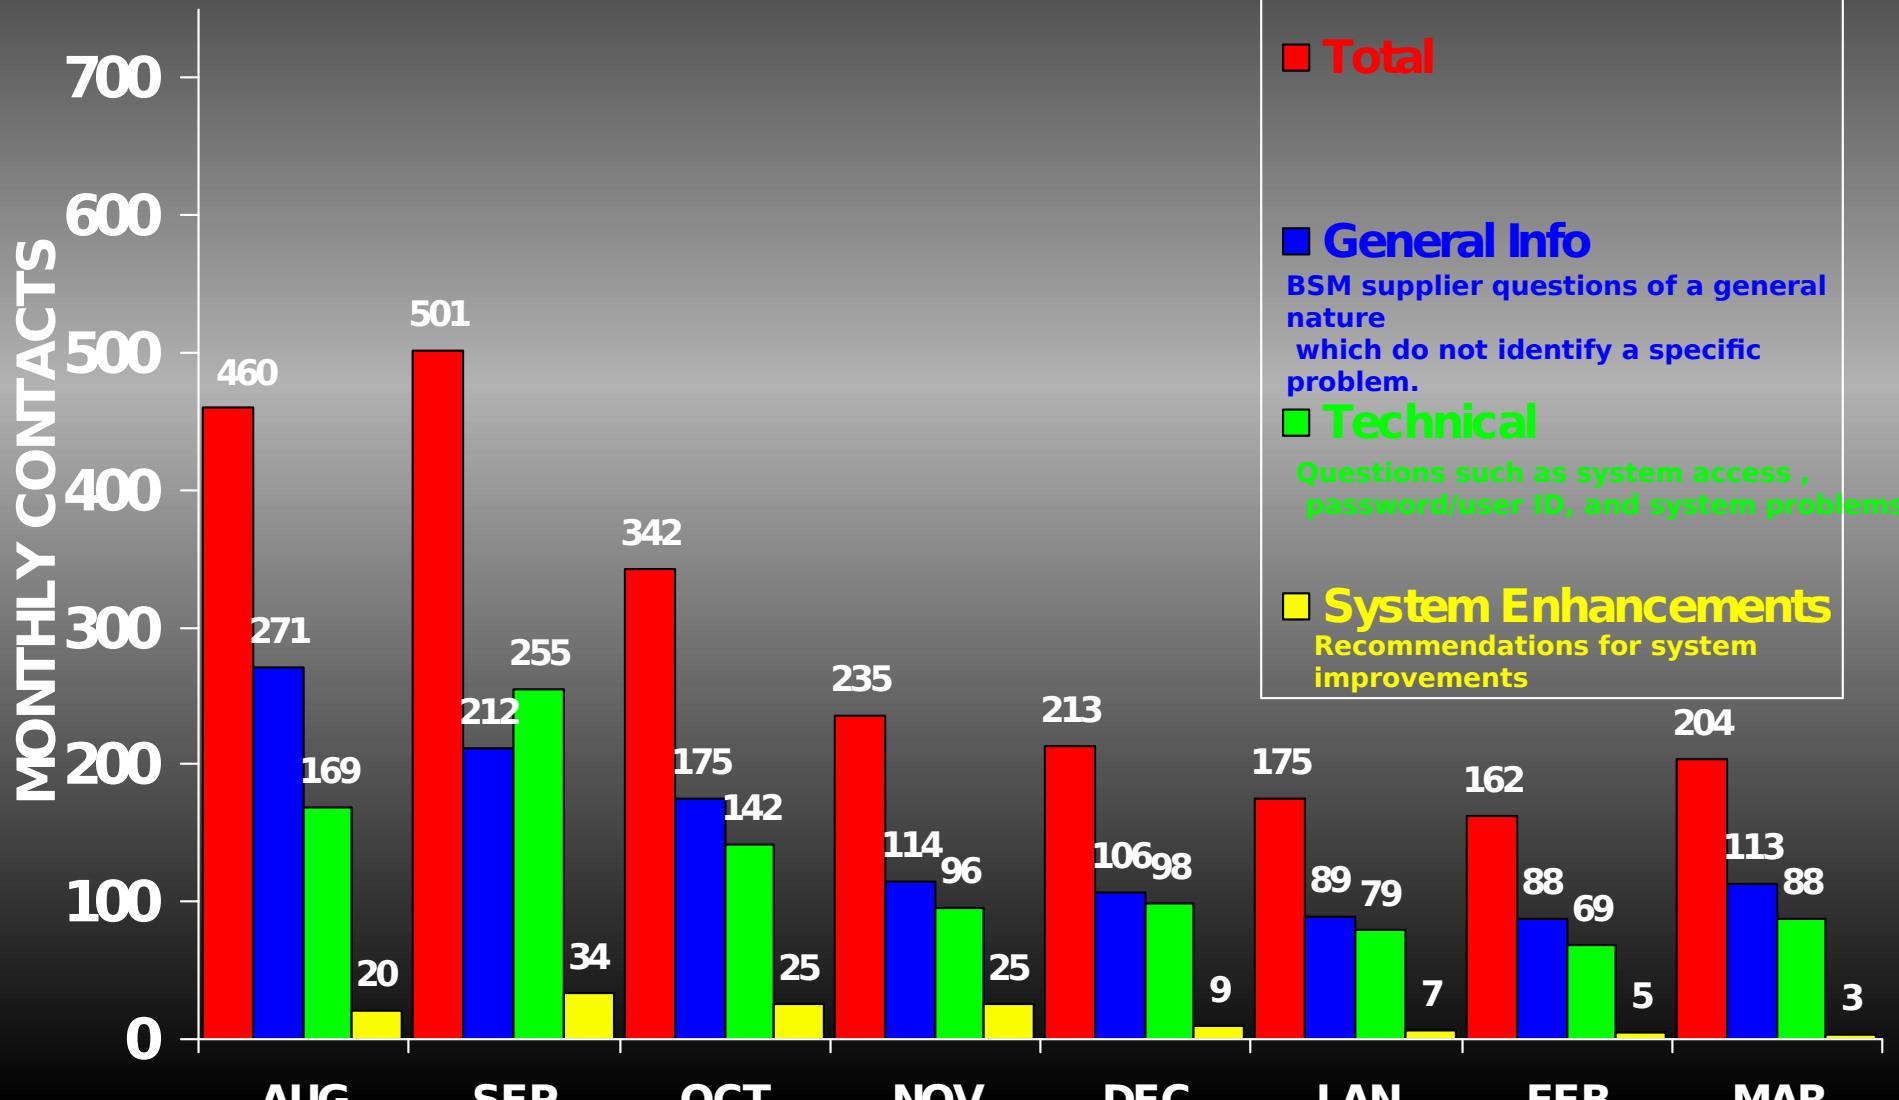

SRweb RELATED CONTACTS

As of 27 MAR 03

SRweb RELATED CONTACTS

WEEK OF 21-27 MAR 03

SRweb ISSUES

Average Resolution Time
WEEK OF 21-26 MAR 03

GOAL: LESS THAN 48 HOURS

SRweb ISSUES

Average Resolution Time (Trend)

GOAL: LESS THAN 48 HOURS